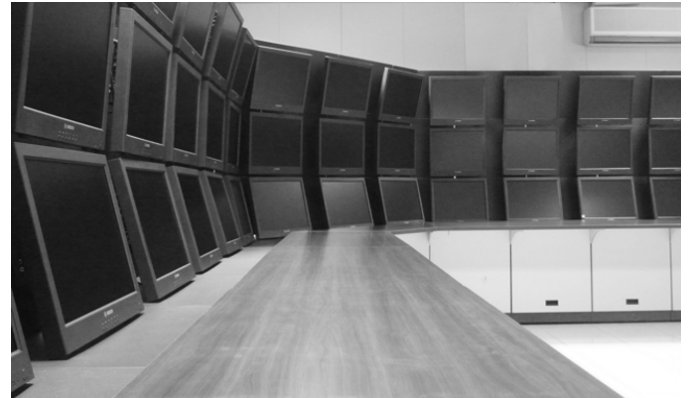

SecuRACK LCD
TYCKA CONSOLES

Securack LCD combines technology and human factors to create an innovative and efficient workspace. It addresses the new age requirement of flexibility and adaptability in console design. Modular and knock-down construction allows easy re-configuration to facilitate future growth. It is designed to accommodate technological advancements in display, equipments and systems.

FEATURES

- Ergonomic design conforming to ISO 11064 guidelines
- Sleek & Advanced styling with superior finish
- Suitable for standard LCD flat screens up to 21"
- Flat packed rugged metal construction
- Locking type secure keyboard trays
- Flexible mountings for monitor angle adjustments
- Rear panel to cover visibility between the monitors