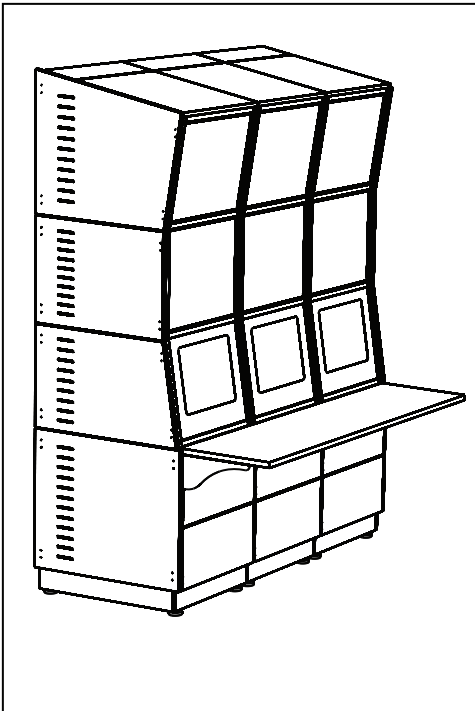

TECHNICAL SPECIFICATIONS:

- Construction :** Modular, knock-down construction in metal for structural stability.
- Table Surface :** Pre-laminated wood with PVC edge beading for soft edges.
- Exterior panels :** Powder coated hook-on metal panels with desired finish.
- Flexible Mounting :** Adjustable monitor mounts that could accommodate up to 21" diagonal.
- Keyboard tray :** Lock type key board tray for high security applications.
- Equipment Storage :** up to 14U 19" sub unit space under each console
- Wire Management :** Provision for horizontal wire manager trays
- Rear cosmetic panel :** which will block visibility in between the monitors.

OVERALL DIMENSIONS:

FRONT VIEW

SIDE VIEW

Securack - CRT

Ideal solution for CCTV and other operator console applications that uses CRT monitors. Constructed in fully metal modular and knock-down minimizes handling and logistical hurdles. All exterior panels are metal with powder coated finish. Lock type keyboard trays with scratch resistant work-tops are part of the standard product. Each console accommodates up to 14U standard 19" rack mountable sub units. Wire management and thermal management are integral to the product with option overhead fan trays.