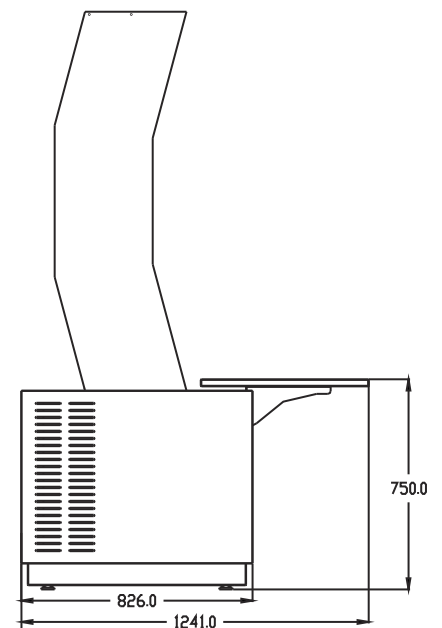

ERGONOMICS :

Utmost care is taken to develop products that are ergonomically appropriate. Various anthropometric dimensions are studied to arrive at ergonomic guidelines that are followed during the design process.

Workstudy of typical operators are done to ensure that physical interaction falls well within the permissible limits during normal as well as in emergency conditions.

Our consoles are functionally superior, ergonomically appropriate and aesthetically pleasing.

TECHNICAL SPECIFICATIONS:

- **Construction :** Modular, knock-down construction in metal for structural stability.
- **Table Surface :** Pre-laminated wood with PVC edge beading for soft edges.
- **Exterior panels :** Powder coated hook-on metal panels with desired finish.
- **Flexible Mounting :** Adjustable monitor mounts that could accommodate up to 21" diagonal.
- **Keyboard tray :** Lock type key board tray for high security applications.
- **Equipment Storage :** up to 14U 19" sub unit space under each console
- **Wire Management :** Provision for horizontal wire manager trays
- **Rear cosmetic panel :** which will block visibility in between the monitors.

OVERALL DIMENSIONS:

SIDE VIEW