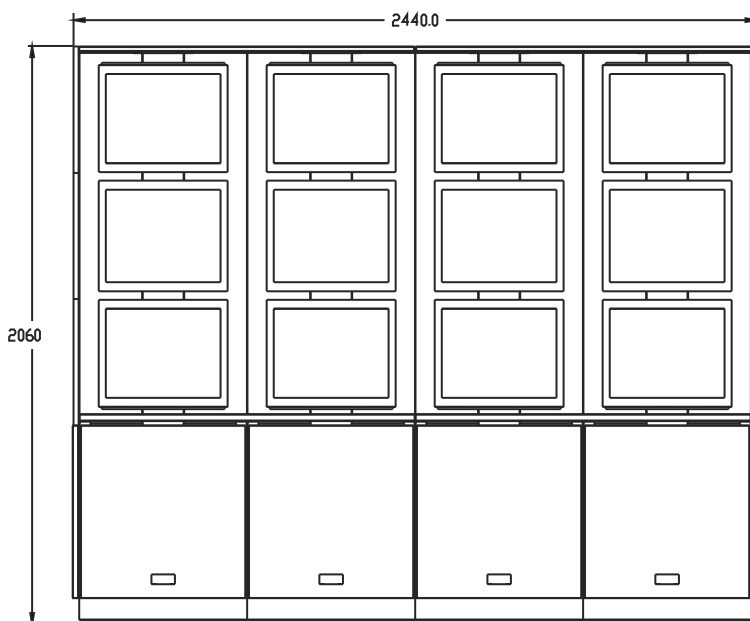

OVERALL DIMENSIONS:

FRONT VIEW