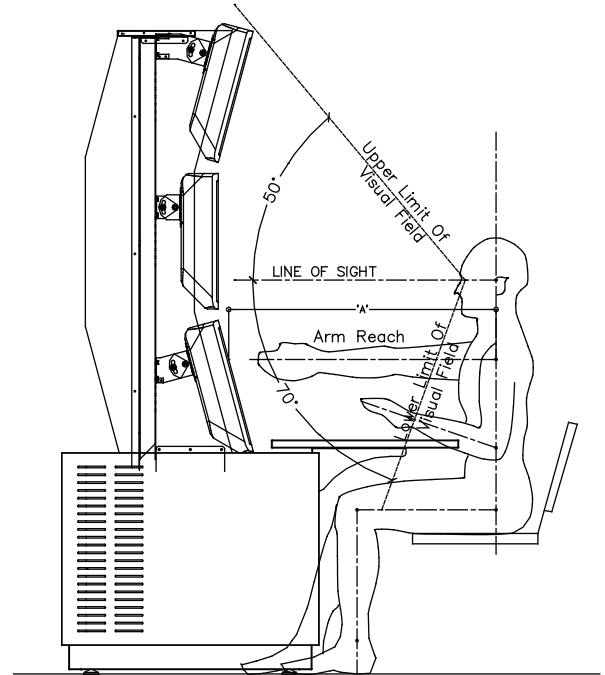

FEATURES

- Ergonomic design conforming to ISO 11064 guidelines
- Sleek & Advanced styling with superior finish
- Suitable for standard LCD flat screens up to 21"
- Flat packed rugged metal construction
- Locking type secure keyboard trays
- Flexible mountings for monitor angle adjustments
- Rear panel to cover visibility between the monitors

ERGONOMICS :

Utmost care is taken to develop products that are ergonomically appropriate. Various anthropometric dimensions are studied to arrive at ergonomic guidelines that are followed during the design process.

TECHNICAL SPECIFICATIONS:

- Construction :** Modular, knock-down construction in metal for structural stability.
- Table Surface :** Pre-laminated wood with PVC edge beading for soft edges.
- Exterior panels :** Powder coated hook-on metal panels with desired finish.
- Flexible Mounting :** Adjustable monitor mounts that could accommodate up to 21" diagonal.
- Keyboard tray :** Lock type key board tray for high security applications.
- Equipment Storage :** up to 14U 19" sub unit space under each console
- Wire Management :** Provision for horizontal wire manager trays
- Rear cosmetic panel :** which will block visibility in between the monitors.