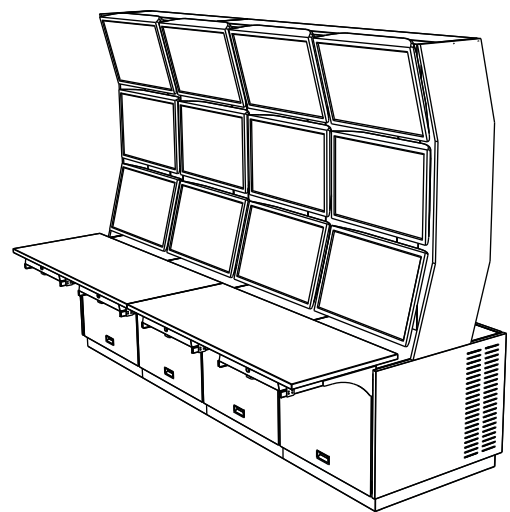

SecuRACK LCD
TYCKA CONSOLES

Securack LCD combines technology and human factors to create an innovative and efficient workspace. It addresses the new age requirement of flexibility and adaptability in console design. Modular and knock-down construction allows easy re-configuration to facilitate future growth. It is designed to accommodate technological advancements in display, equipments and systems.

FEATURES

- Ergonomic design conforming to ISO 11064 guidelines
- Sleek & Advanced styling with superior finish
- Suitable for standard LCD flat screens up to 21"
- Flat packed rugged metal construction
- Locking type secure keyboard trays
- Flexible mountings for monitor angle adjustments
- Rear panel to cover visibility between the monitors

TECHNICAL SPECIFICATIONS:

- Construction :** Modular, knock-down construction in metal for structural stability.
- Table Surface :** Pre-laminated wood with PVC edge beading for soft edges.
- Exterior panels :** Powder coated hook-on metal panels with desired finish.
- Flexible Mounting :** Adjustable monitor mounts that could accommodate up to 21" diagonal.
- Keyboard tray :** Lock type key board tray for high security applications.
- Equipment Storage :** up to 14U 19" sub unit space under each console
- Wire Management :** Provision for horizontal wire manager trays
- Rear cosmetic panel :** which will block visibility in between the monitors.

OVERALL DIMENSIONS:

FRONT VIEW

SIDE VIEW

Securack - CRT

Ideal solution for CCTV and other operator console applications that uses CRT monitors. Constructed in fully metal modular and knock-down minimizes handling and logistical hurdles. All exterior panels are metal with powder coated finish. Lock type keyboard trays with scratch resistant work-tops are part of the standard product. Each console accommodates up to 14U standard 19" rack mountable sub units. Wire management and thermal management are integral to the product with option overhead fan trays.