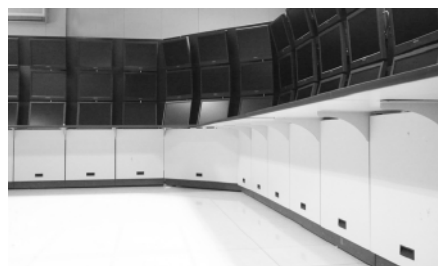

SecuRACK LCD
TYCKA CONSOLES

Securack LCD combines technology and human factors to create an innovative and efficient workspace. It addresses the new age requirement of flexibility and adaptability in console design. Modular and knock-down construction allows easy re-configuration to facilitate future growth. It is designed to accommodate technological advancements in display, equipments and systems.

FEATURES

- Ergonomic design conforming to ISO 11064 guidelines
- Sleek & Advanced styling with superior finish
- Suitable for standard LCD flat screens up to 21"
- Flat packed rugged metal construction
- Locking type secure keyboard trays
- Flexible mountings for monitor angle adjustments
- Rear panel to cover visibility between the monitors

OVERALL DIMENSIONS:

FRONT VIEW

SIDE VIEW

Securack - CRT

Ideal solution for CCTV and other operator console applications that uses CRT monitors. Constructed in fully metal modular and knock-down minimizes handling and logistical hurdles. All exterior panels are metal with powder coated finish. Lock type keyboard trays with scratch resistant work-tops are part of the standard product. Each console accommodates up to 14U standard 19" rack mountable sub units. Wire management and thermal management are integral to the product with option overhead fan trays.